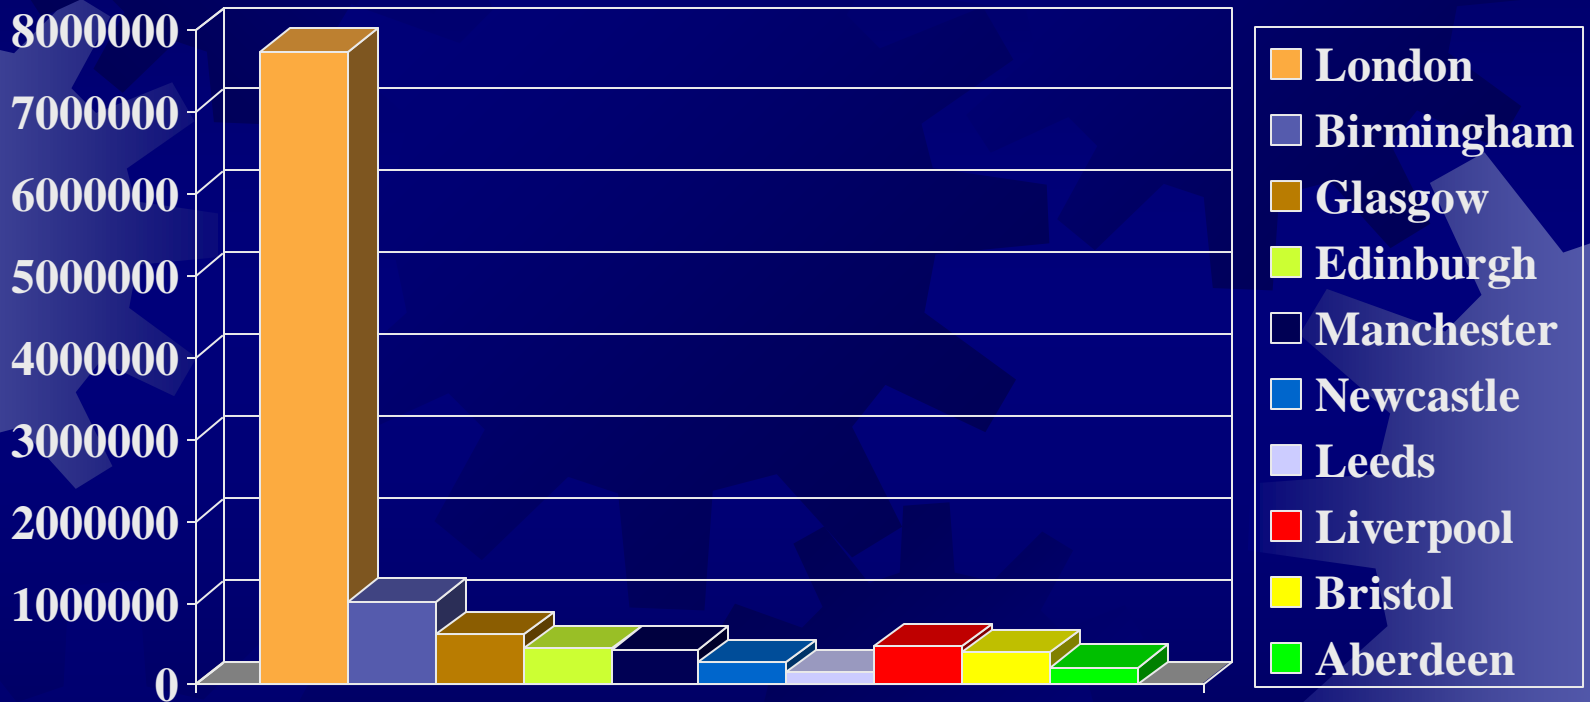

Theme: The biggest cities of Great Britain

Group: 310

Name: Mirsaidov Murodilla

Introduction

- ✦ We are going to talk about the biggest cities of Great Britain
- ✦ There are 10 biggest cities in Great Britain
- ✦ All these cities have an important part of Britain's economy and culture

The biggest cities

multimap

Population of the cities

London

- ✦ The capital of England
- ✦ Is situated in south-eastern England along the Thames River
- ✦ Founded by Romans in A.D. 43
- ✦ One of the three main financial centres in the world
- ✦ Parliament
- ✦ The river Thames runs thorough the city

- ☀ Many earthquakes
- ☀ Harbour
- ☀ Coal mining

Summary

- ✦ There are 10 biggest cities in GB.
- ✦ Only London & Birmingham have more than 1,000,000 citizens
- ✦ Many interesting sights