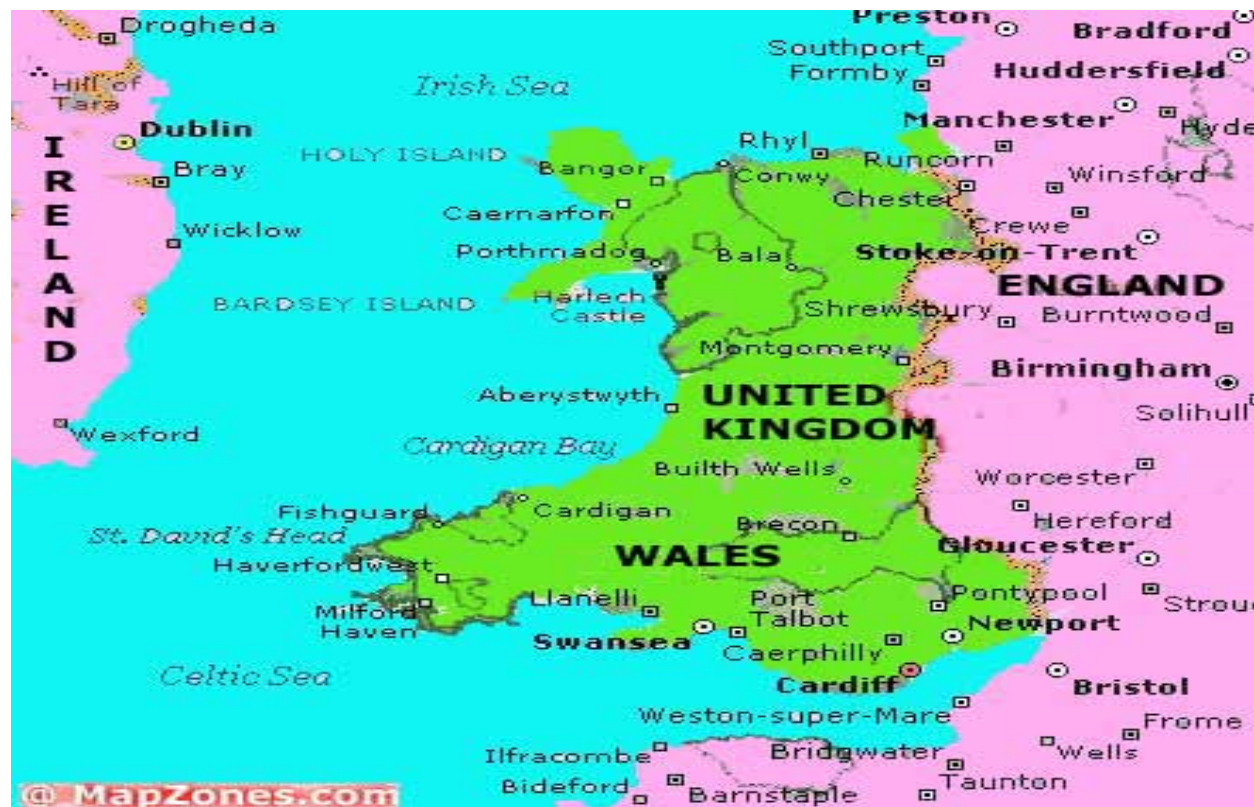

# What is Great Britain washed by in the East?

- Great Britain is washed by the NORTH SEA in the EAST.

# What is The UK washed by in the West?

- The UK is washed by the Atlantic Ocean.

# Where is Scotland situated?

- Scotland is situated in the Northern part of Great Britain

# Where is Wales situated?

- Wales is situated in the South Eastern Part of Great Britain