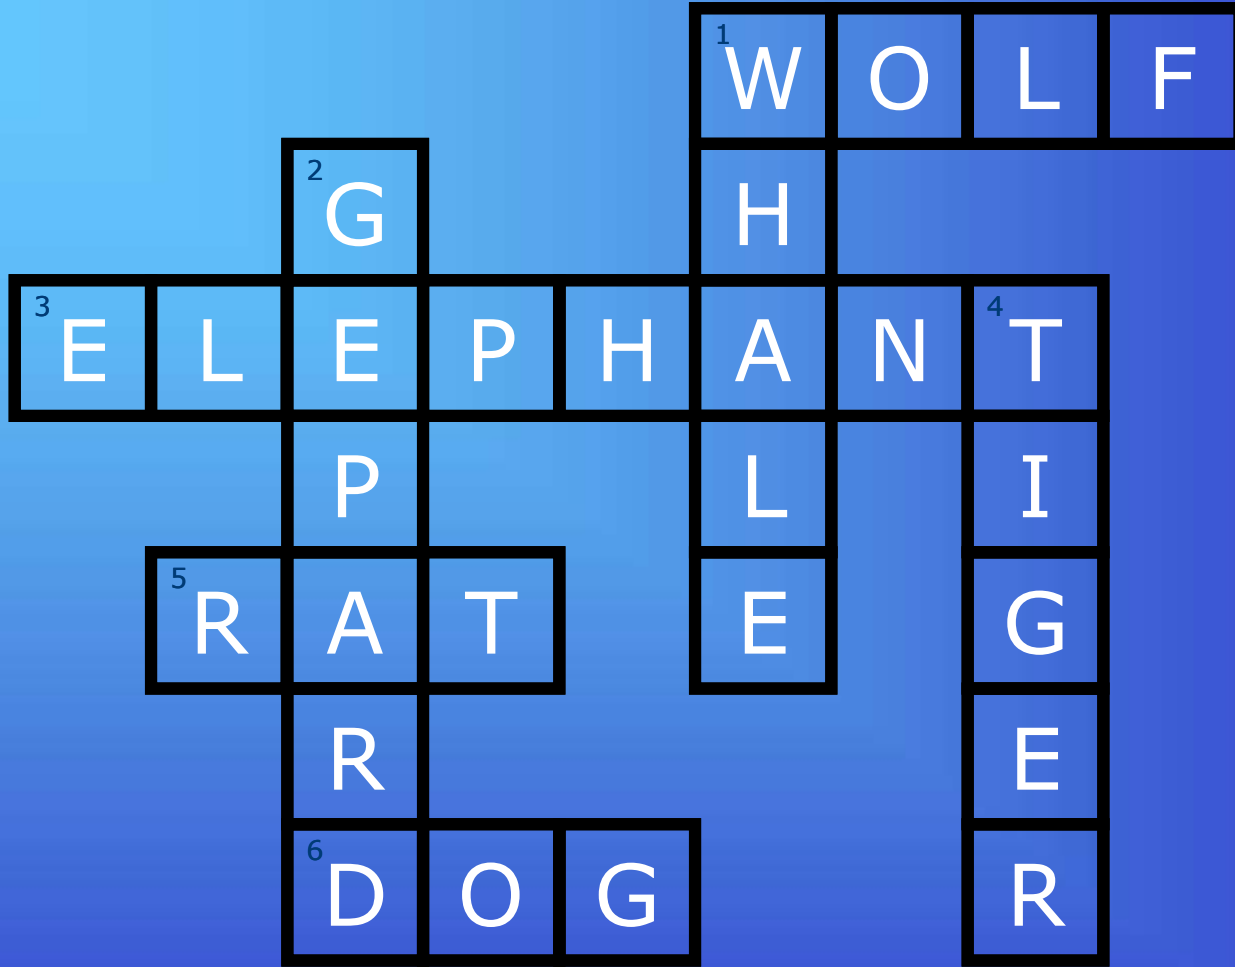

# ANIMALS

DOMESTIC

- ELEPHANT
- BEAR
- DOG
- DEER
- COW
- GEPARD
- CAT
- WHALE
- HEN
- TIGER
- DONKEY
- MONKEY
- WOLF
- RABBIT
- GOAT
- SNAKE
- GOOSE

What do you know about bears? Where do they live? What do they eat?

Do you like cats? What do you know about cats?

These beautiful animals live in Arctic. These bears are white. They like eating meat. They are dangerous for people.

Do you know that the best eaters are elephants. They eat 100 kilos of food a day and drink 189 liters a day.

# Crossword “Domestic and wild animals”

Юнеева А.А.  
шк.№3

4 This animal is the largest on land. It is found in Africa and Asia. It can weigh about 125 tons.